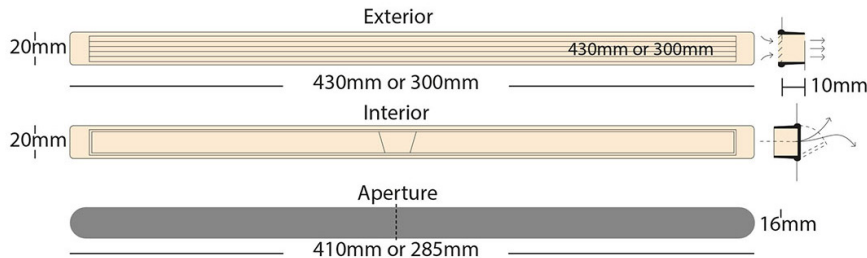

Product Data Sheet

Astro Trickle Vent - Flush Fit

Revision 1 - 5th June 2024

Astro Trickle Vent - Flush Fit

Ventilation for Timber Windows

- Tested to EN13141-1 2019
- A range of colours and sizes to choose from
- A flush fit design.
- Simple and easy to install.
- Suitable for timber windows
- Reduced the risk of poor ventilation and condensation.

Various colours

Various sizes

Product Description

A trickle vent is a small opening in a window that allows for minor ventilation in spaces designed to be naturally ventilated when major elements like windows are closed. The Astro Trickle Vent is a designed flush-fitting 300mm or 430mm Trickle-Vent with vent adjustment for simple condensation control. The Astro Trickle Vents has a discreet low-profile vent that fits all timber sash & casement windows. Low cost installation requiring only three hidden screws (screws not included).

The 300mm length Astro Trickle Vent are available in White or Brown colours and has the following airflow calculation:

- The calculated mean equivalent area at 1 Pa is 1578.3 mm²
- The calculated minimum equivalent area at 1 Pa is 1539.9 mm²
-

Product Availability

- Available in White, Brown and Anthracite Grey
- 300mm long x 20mm wide x 10mm deep.
- 430mm long x 20mm wide x 10mm deep.

Product Code	Product Description	Colour	Size
ADTVB300	Trickle Vent - Flush Fit	Brown	300mm
ADTVB430	Trickle Vent - Flush Fit	Brown	430mm
ADTVW300	Trickle Vent - Flush Fit	White	300mm
ADTVW430	Trickle Vent - Flush Fit	White	430mm
ADTVANT430	Trickle Vent - Flush Fit	Anthracite Grey	430mm