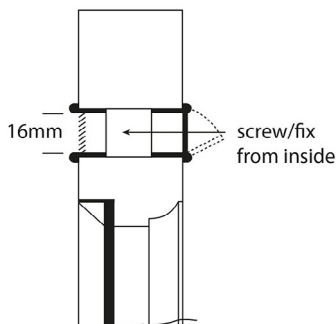

Various colours

Various sizes

Product Description

A trickle vent is a small opening in a window that allows for minor ventilation in spaces designed to be naturally ventilated when major elements like windows are closed. The Astro Trickle Vent is a designed flush-fitting 300mm or 430mm Trickle-Vent with vent adjustment for simple condensation control. The Astro Trickle Vents has a discreet low-profile vent that fits all timber sash & casement windows. Low cost installation requiring only three hidden screws (screws not included).

Product Availability

- Available in White, Brown and Anthracite Grey
- 300mm long x 20mm wide x 10mm deep.
- 430mm long x 20mm wide x 10mm deep.

Product Code	Product Description	Colour	Size
ADTVB300	Trickle Vent - Flush Fit	Brown	300mm
ADTVB430	Trickle Vent - Flush Fit	Brown	430mm
ADTVW300	Trickle Vent - Flush Fit	White	300mm
ADTVW430	Trickle Vent - Flush Fit	White	430mm
ADTVANT430	Trickle Vent - Flush Fit	Anthracite Grey	430mm

To Order & Specify

Please contact us and quote the following information - Quantity / Product Description / Product Code / Colour / Size
Typical wording - 25 | Trickle Vent - Flush Fit | ADTVB300 | Brown | 300mm