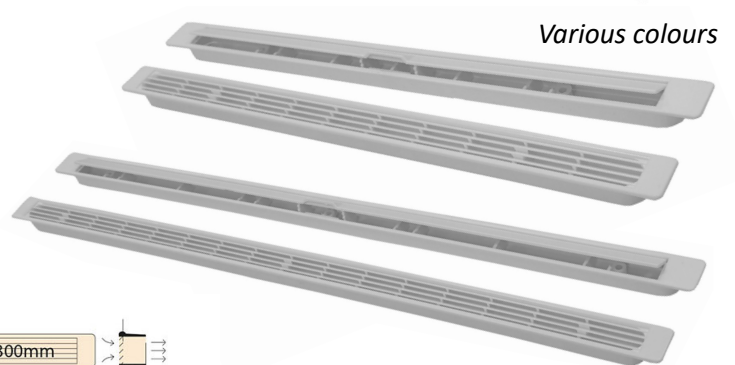

Product Data Sheet

Astro Trickle Vent - Flush Fit

Revision 1 - 5th June 2024

Astro Trickle Vent - Flush Fit

Ventilation for Timber Windows

- Tested to EN13141-1 2019
- A range of colours and sizes to choose from
- A flush fit design.
- Simple and easy to install.
- Suitable for timber windows
- Reduced the risk of poor ventilation and condensation.

Various colours

Various sizes

Product Description

A trickle vent is a small opening in a window that allows for minor ventilation in spaces designed to be naturally ventilated when major elements like windows are closed. The Astro Trickle Vent is a designed flush-fitting 300mm or 430mm Trickle-Vent with vent adjustment for simple condensation control. The Astro Trickle Vents has a discreet low-profile vent that fits all timber sash & casement windows. Low cost installation requiring only three hidden screws (screws not included).

The 300mm length Astro Trickle Vent are available in White or Brown colours and has the following airflow calculation:

- The calculated mean equivalent area at 1 Pa is 1578.3 mm²
- The calculated minimum equivalent area at 1 Pa is 1539.9 mm²
-

Product Availability

- Available in White, Brown and Anthracite Grey
- 300mm long x 20mm wide x 10mm deep.
- 430mm long x 20mm wide x 10mm deep.

Product Code	Product Description	Colour	Size
ADTVB300	Trickle Vent - Flush Fit	Brown	300mm
ADTVB430	Trickle Vent - Flush Fit	Brown	430mm
ADTVW300	Trickle Vent - Flush Fit	White	300mm
ADTVW430	Trickle Vent - Flush Fit	White	430mm
ADTVANT430	Trickle Vent - Flush Fit	Anthracite Grey	430mm